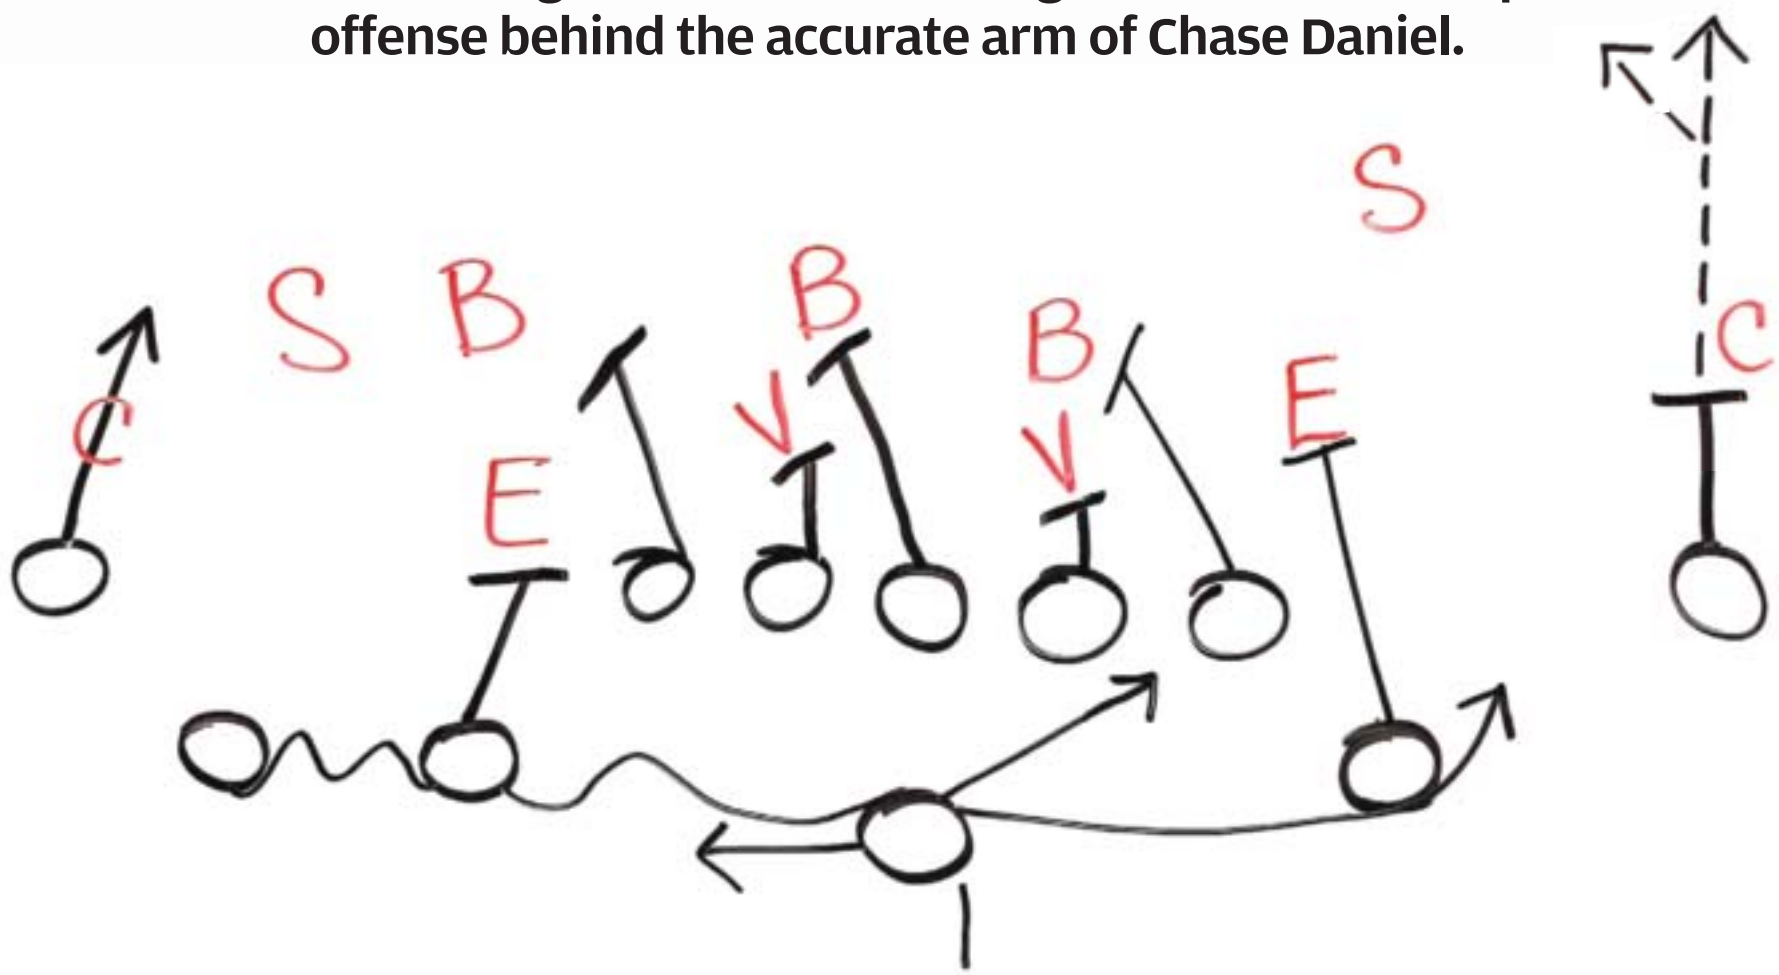

ARCH RIVALRY • MISSOURI VS. ILLINOIS • 7:35 TONIGHT • ESPN

SPREADING IT OUT

MIZZOU • The Tigers flourished through the air with the spread offense behind the accurate arm of Chase Daniel.

ILLINOIS • The Illini have seen success with their own version of the attack — powered by the feet of Juice Williams.

STORY • X2

DIAGRAM OF A SPREAD OFFENSE PLAY FROM BIGN2FOOTBALL.COM/XS1.HTM

COVER: POST-DISPATCH PHOTO ILLUSTRATION, PHOTOS BY J.B. FORBES | POST-DISPATCH, STEPHEN HAAS | LEE NEWS SERVICE AND THE ASSOCIATED PRESS